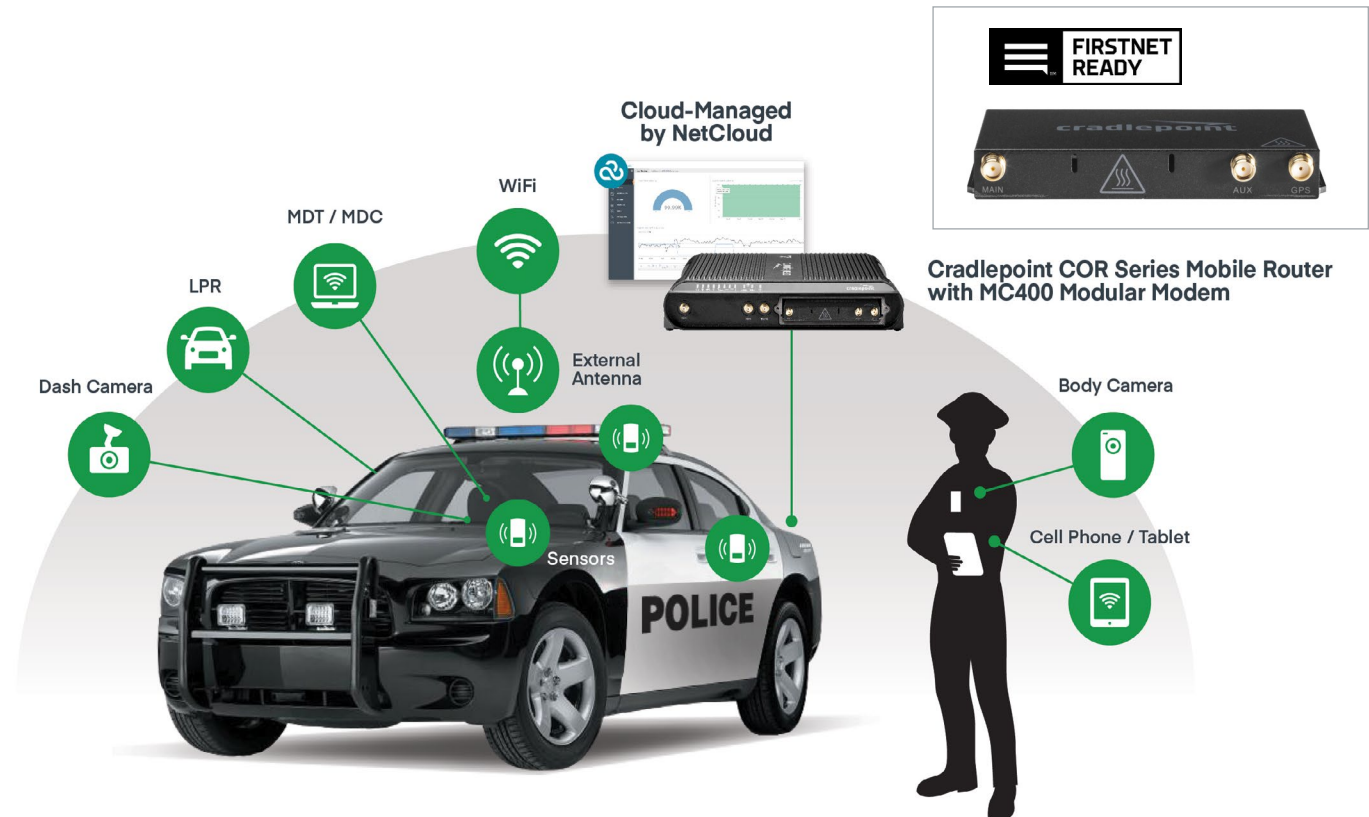

# Mobile Solutions for First Responders

## Ensure Mission-Critical In-Vehicle Connectivity

Cradlepoint is proud to connect and serve first responders so they can protect and serve their communities. Cradlepoint's solutions keep your fleet's in-vehicle applications connected — no matter where the day may take you.

Ruggedized & tactical routing platform	✓
Reliable cellular connectivity	✓
600 Mbps embedded modem with support for multiple carriers	✓
MC400 Modular Modem for Use on FirstNet	✓
Dual-modem, dual-carrier option	✓
Active GPS — integrates with CAD / AVL software	✓
Ignition sensing	✓
Dual-band, dual-concurrent WiFi (2.4 / 5.0 GHz)	✓
Supports over 100 WiFi clients (MDT / MDC, dash cams, LPR, EKG, medicine cabinet, etc.)	✓
WiFi-as-WAN (video offload)	✓
Software-defined, remote cloud management service (Cradlepoint NetCloud Service)	✓

### NetCloud Essentials

- **Cloud Management:** Centrally manage your entire fleet network
- **Orchestration:** Click to build a VPN over wireless broadband
- **Edge Router:** Full-featured router with integrated LTE & WiFi
- **SD-WAN:** Ensure application performance & availability while controlling LTE utilization
- **Unified Edge Security:** Firewall, and intrusion & web security for Direct Internet Access (DIA)