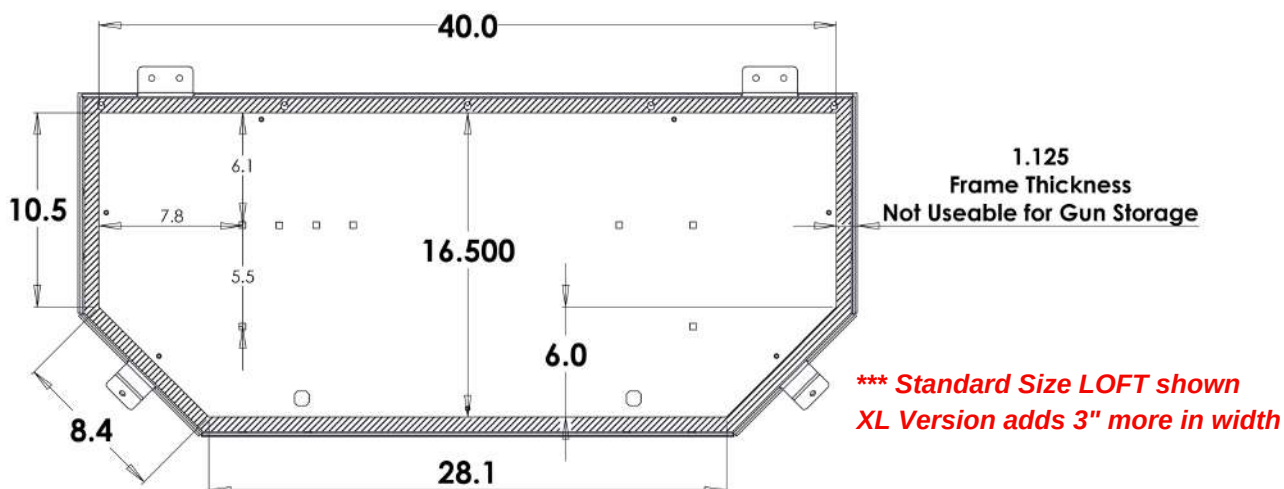

THE LOFT-SG-AO Auto-Open features the same setup as the **LOFT-SG** but adds 2 electronic rotary latch locks that release by simply pushing a momentary switch in the vehicle for quick and easy weapon deployment. Optional Key Override Feature Available. Designed for mounting a single shotgun, however it will work with many different weapons and configurations. **Different locks or accessories may be required*

THE LOFT-2G-AO Auto-Open features the same setup as the **LOFT-2G** but adds 2 electronic rotary latch locks that release by simply pushing a momentary switch in the vehicle for quick and easy weapon deployment. **Optional Key Override Feature Available.** Designed for mounting dual weapons, 18" shotgun & AR-15/M-4 Rifles equipped with standard collapsible stocks, however it will work with many different weapons and configurations. **Different locks or accessories may be required*

THE LOFT-EC provides for electronic component installation securely & out of the way. The storage area used does not take away from space generally used for gear and equipment. **Optional accessories available**

THE LOFT-RESQ designed to provide secure, accessible & out of the way storage for expensive AED Machines along with many other first aid and rescue products that take up space & generally aren't securely mounted and are difficult to get to quickly when needed. **Optional accessories available**