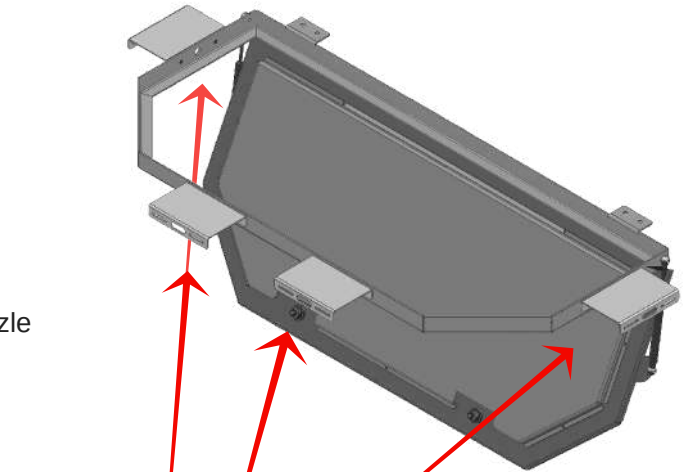

Parts & Accessories

LOFT-MBKTA $36.40
Replacement Standard GV Muzzle Bracket Assembly

LOFT-STDLOCK $171.60
Standard Trap Door Lock w/ Mounting Bracket
(used with butt cup when adding a shotgun)

Brite
7647 Main Street Fishers
Victor, NY 14564
1-800-333-0498 | SalesInfo@brite.com